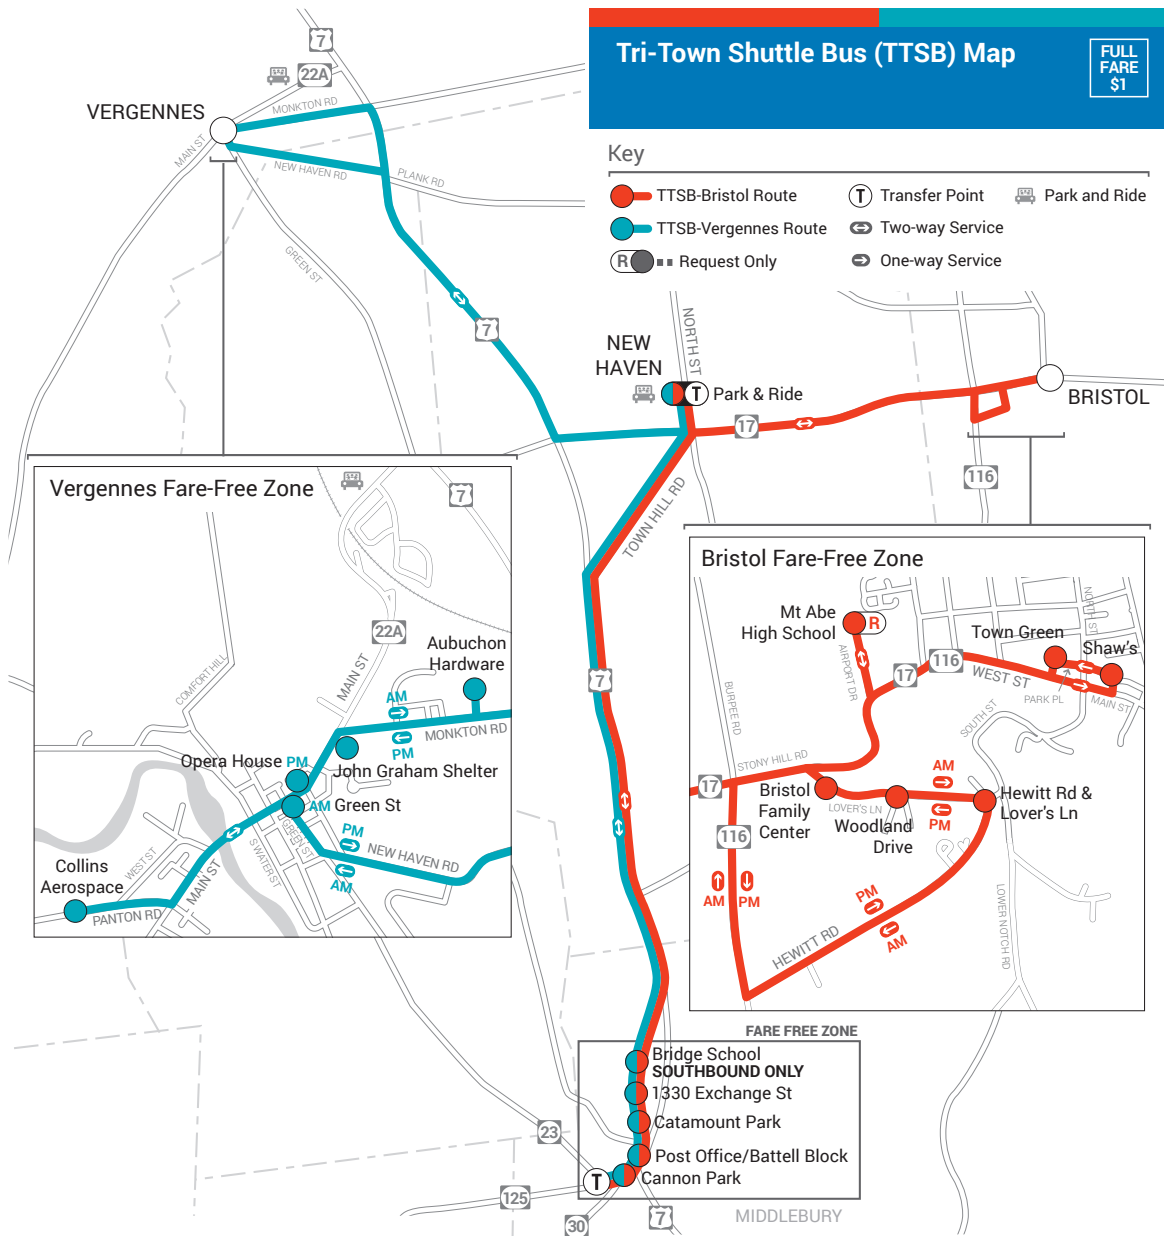

T TRANSFER to other ACTR Shuttles, Burlington Link or Rutland Connector.

STOP NOT AVAILABLE

R STOP BY REQUEST

For details call 388-ACTR(2287) or ask a driver to assist you. Stops are sometimes served automatically due to popularity.

DEVIATIONS UP TO 1/2 MILE from this route. To request a deviation, call 388-ACTR(2287) a day in advance or ask a driver to assist you. Arrival time at each stop may vary depending upon deviations. For complete policy see page 7.

HOW TO USE THE SCHEDULES
See page 1.

HOLIDAY SCHEDULES
See page 6.

AUGUST TTSB
Fare-Free shuttle to Addison County Fair & Field Days is sponsored by:

802-388-ACTR(2287) • TDD 711 • actr-vt.org • Effective September 24, 2019

802-388-ACTR(2287) • TDD 711 • actr-vt.org • Effective September 24, 2019

802-388-ACTR(2287) • TDD 711 • actr-vt.org • Effective September 24, 2019

802-388-ACTR(2287) • TDD 711 • actr-vt.org • Effective September 24, 2019