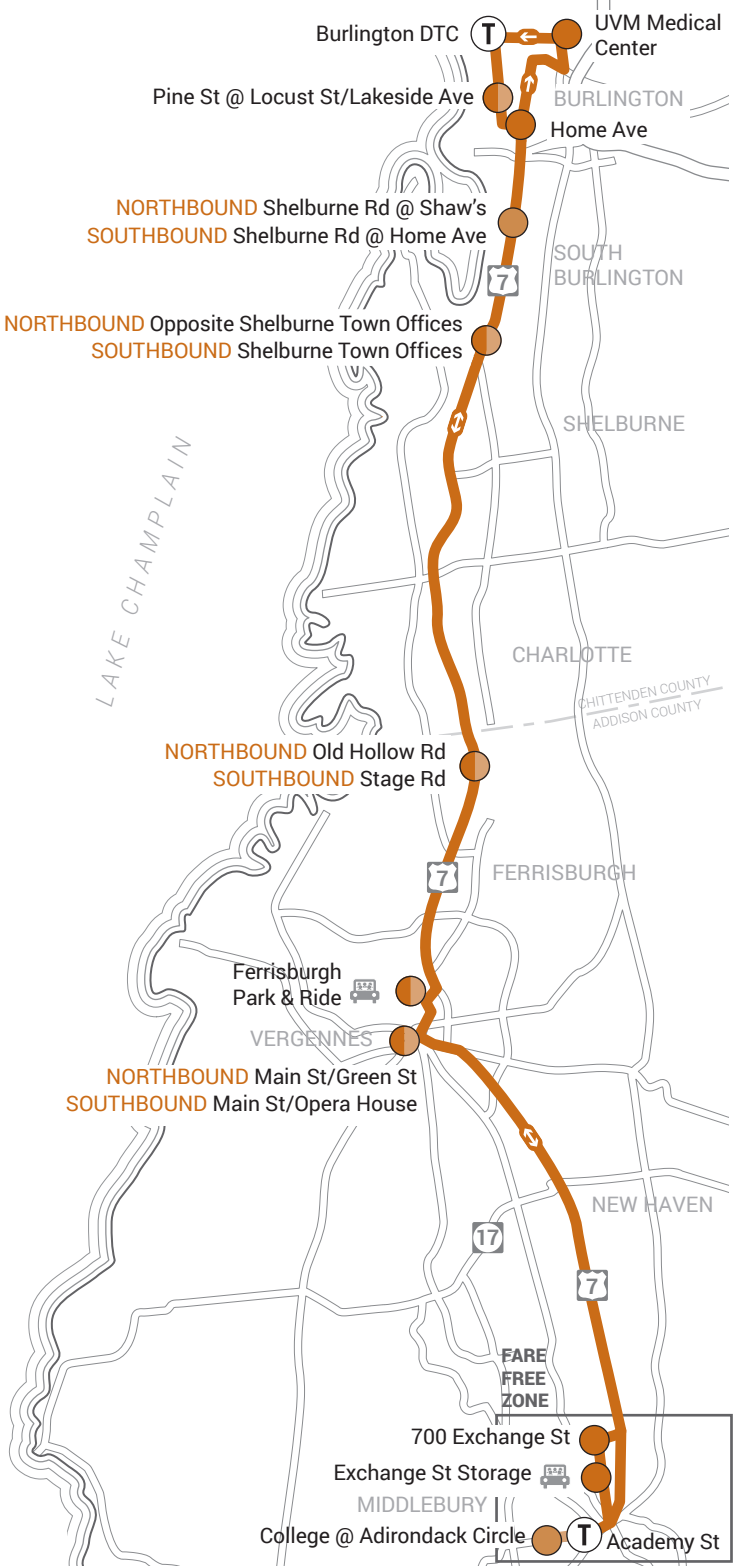

Burlington LINK Express (LINK) Map

FULL
FARE
$4