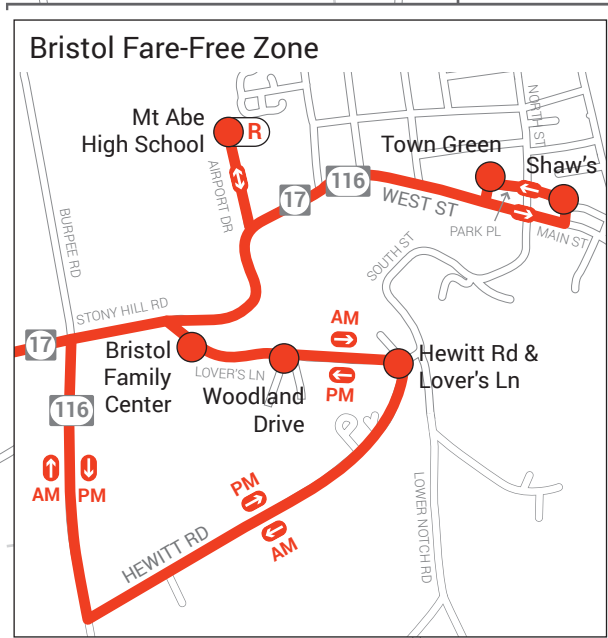

Bristol Fare-Free Zone

FARE FREE ZONE

- Bridge School
- SOUTHBOUND ONLY
- 700 Exchange St
- Post Office/Battell Block
- Cannon Park

MIDDLEBURY