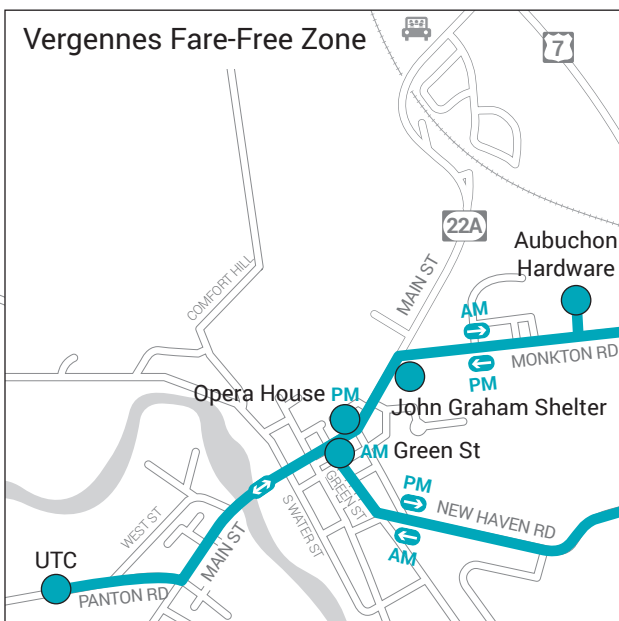

**TO VERGENNES**

6:33
7:43
R 8:53
R 10:03
AM 11:14
PM R 1:55
R 4:20
R 5:30

# Tri-Town Shuttle Bus (TTSB) Map

FULL  
FARE  
\$1

## Key

- TTSB-Bristol Route
- TTSB-Vergennes Route
- Transfer Point
- Park and Ride
- Two-way Service
- One-way Service
- Request Only

VERGENNES

NEW  
HAVEN

BRISTOL

### Vergennes Fare-Free Zone