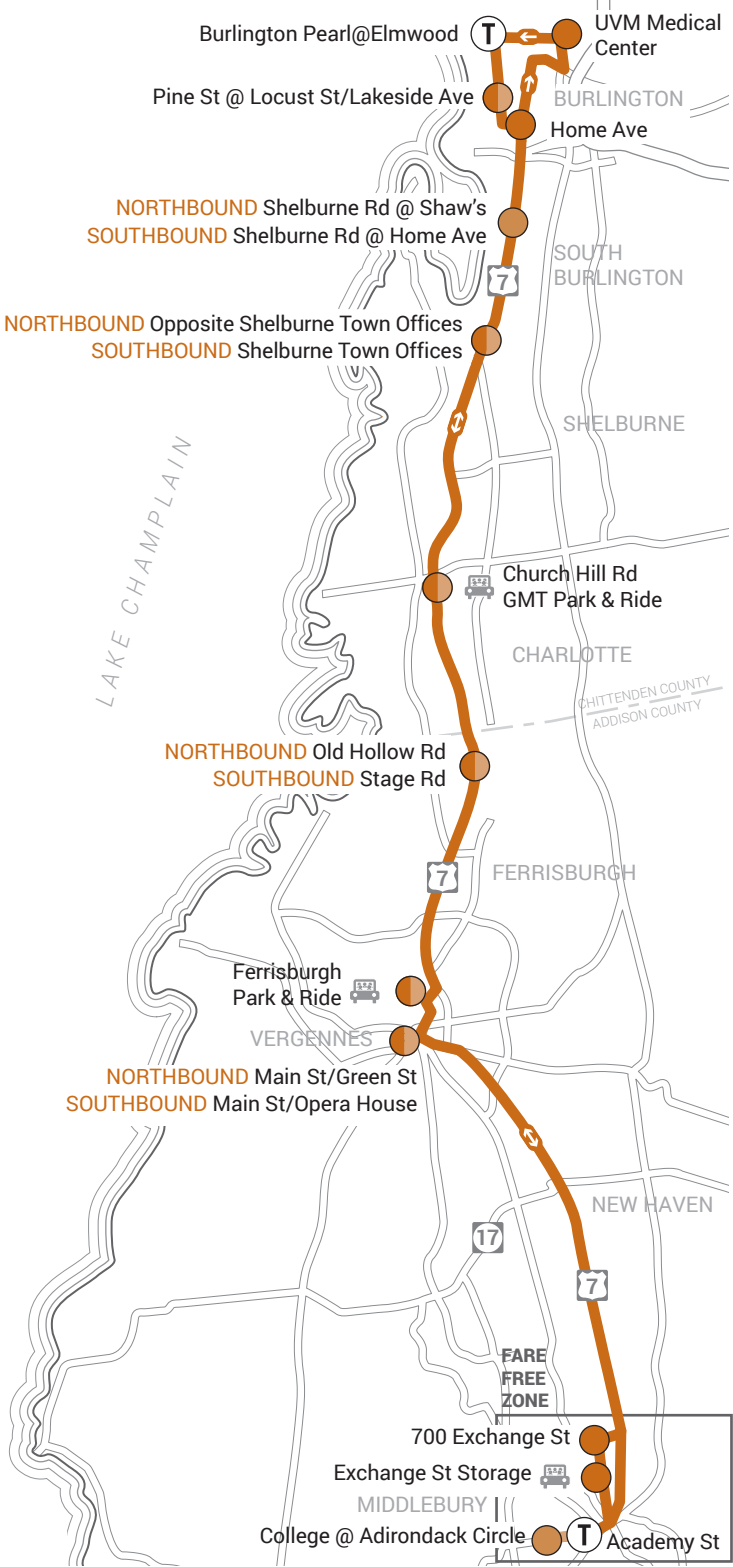

Burlington LINK Express (LINK) Map

FULL
FARE
$4