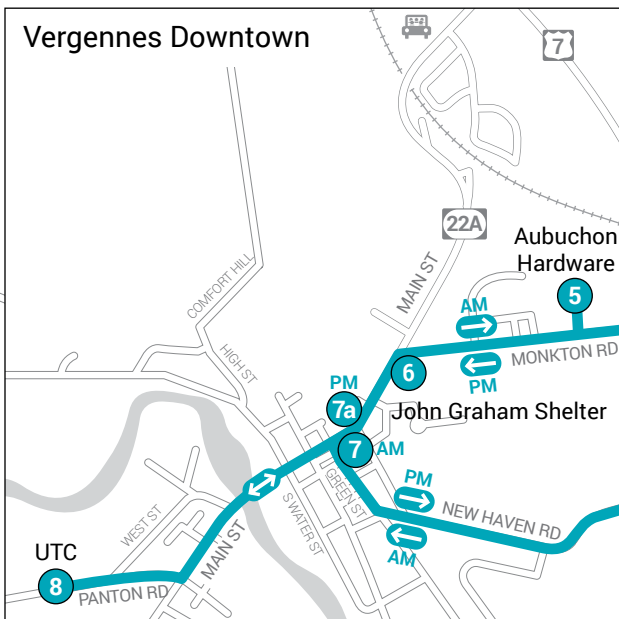

R STOP BY REQUEST These stops are sometimes served automatically due to popularity at certain times of day. For details call ACTR at 388-ACTR(2287) or ask a driver to assist you.

^R REQUEST STOPS FOR TRANSFERS between Vergennes and Bristol buses (either on-board request for drop-off or by calling ACTR for pick-up 24 hours in advance, if possible); Buses meet at the New Haven Park & Ride either 15 or 45 minutes after the hour.

		NORTHBOUND								SOUTHBOUND									
		T																	
		1	2	3	5	6	7	7a	8	6	5	3	3a	2	1				
		Middlebury South Pleasant St	Middlebury 700 Exchange	New Haven Park & Ride	Vergennes Aubuchon	Vergennes John Graham	Vergennes Green St	Vergennes Opera House	Vergennes UTC	Vergennes John Graham	Vergennes Aubuchon	New Haven Park & Ride	Middlebury Bridge School	Middlebury 700 Exchange St	Middlebury South Pleasant St				
MONDAY - FRIDAY	AM	6:30	R	6:45			6:56		6:59	•	7:05	^R	•	R	7:30				
		7:30	R	7:45			7:56		R	•	8:05	^R	•	R	8:30				
		8:30	R	^R			9:01		R	•	9:05	^R	•	R	9:30				
		9:30	R	^R			10:01		R	•	10:05	^R	•	R	10:30				
		10:30	R	^R			11:01		R	•	11:05	^R	•	R	11:30				
	PM	12:30	R		12:54	•		1:01						R	1:30				
		1:30	R	R	1:54	•		2:01						R	2:30				
		2:30	R		2:54	•		3:01						R	3:30				
		3:30	R	^R	3:54	•		3:56	3:59					R	4:30				
		4:30	R	^R	4:54	•		4:56	4:59					R	5:30				
		5:30	R		5:54	•		6:01						R	6:30				

Tri-Town Shuttle Bus (TTSB) Map

FULL
FARE
\$1

VERGENNES

Key

- # TTSB-Bristol Route
- # TTSB-Vergennes Route
- T Transfer Point
- P Park and Ride
- ↔ Two-way Service
- R # Request Only Stop
- One-way Service

Vergennes Downtown

Bristol Downtown

FARE FREE ZONE

- 3a SOUTHBOUND ONLY
Bridge School
- 2 700 Exchange St
- T 1 MIDDLEBURY