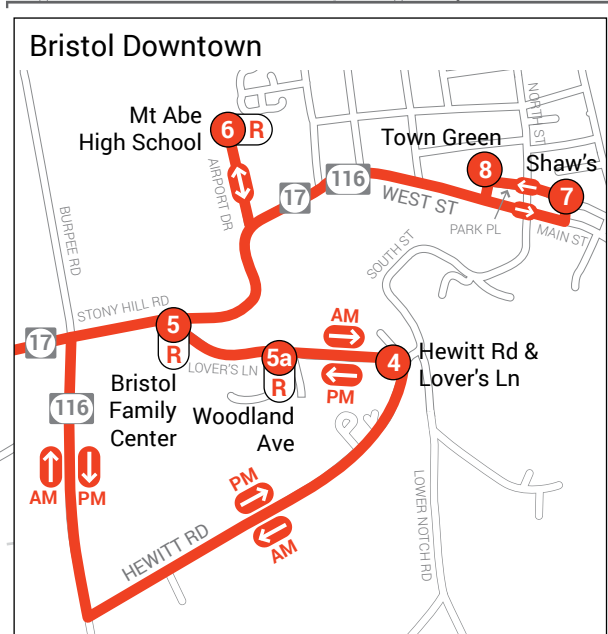

TTSB Schedule Bristol Route

FULL
FARE
\$1

T TTSB Departures
3a New Haven Center Park & Ride

		NORTHBOUND								SOUTHBOUND									
		T																	
		1	2	3	4	5a	5	6	7	8	6	5	5a	4	3	3a	2	1	
		Middlebury South Pleasant St	Middlebury 700 Exchange	New Haven Park & Ride	Hewitt Rd & Lover's Ln	Bristol Woodland Drive	Bristol Family Center	Mt Abe High School	Bristol Shaw's	Bristol Town Green	Mt Abe High School	Bristol Family Center	Bristol Woodland Drive	Hewitt Rd & Lover's Ln	New Haven Park & Ride	Middlebury Bridge School	Middlebury 700 Exchange	Middlebury South Pleasant St	
MONDAY - FRIDAY	AM	6:00	R	R		R	•	R	•	6:30	R	•	•	6:36	6:45	•	R	7:00	
		7:00	R	^R		R	•	R	•	7:30	R	•	•	7:36	7:45	•	7:55	8:00	
		8:00	8:03	^R		•	•	R	•	8:30	R	•	•	8:36	8:45	•	8:55	9:00	
		9:00	9:03	^R		•	•	R	•	9:30	R	•	•	9:36	^R	•	R	10:00	
		10:00	R	^R		•	•	R	•	10:30	R	•	•	10:36	R	•	R	11:00	
		11:00	R	^R		•	•	R	•	11:30	R	•	•	11:36	R	•	R	12:00	
	PM	1:00	R	R	1:22	•	•	R	•	1:30	R	R	R		R	•	R	2:00	
		2:00	R	R	2:22	•	•	R	•	2:30	2:37	R	R		R	•	R	3:00	
		3:00	R	3:15	3:22	•	•	R	•	3:30	R	R	R		^R	•	3:55	4:00	
		4:00	R	4:15	4:25	•	•	R	•	4:30	R	R	R		^R	•	4:55	5:00	
		5:00	R	5:15	5:25	•	•	R	•	5:30	R	R	R		R	•	R	6:00	
		6:00	R	R	6:25	•	•	R	•	6:30	R	R	R		R	•	R	7:00	

Tri-Town Shuttle Bus (TTSB) Map

FULL
FARE
\$1

VERGENNES

Key

- # TTSB-Bristol Route
- # TTSB-Vergennes Route
- T Transfer Point
- P Park and Ride
- ↔ Two-way Service
- R # Request Only Stop
- One-way Service

Vergennes Downtown

Bristol Downtown

FARE FREE ZONE

- 3a SOUTHBOUND ONLY
Bridge School
- 2 700 Exchange St
- T 1 MIDDLEBURY