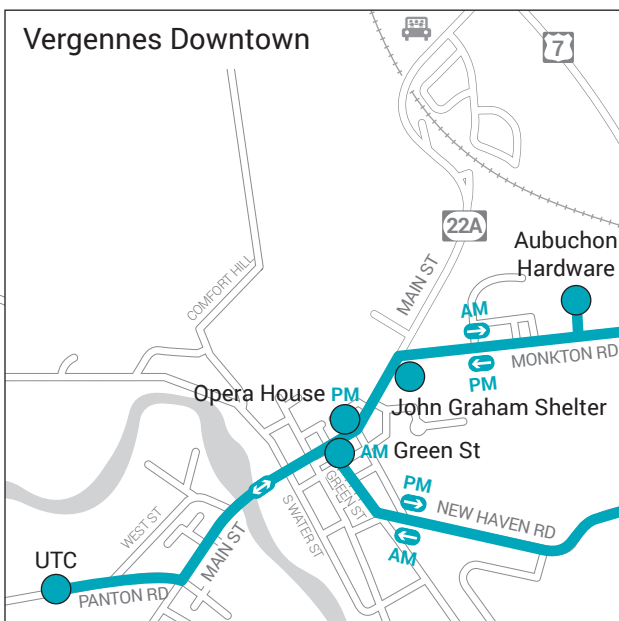

TTSB Schedule Vergennes Route

**FULL
FARE
\$1**

TTSB Departures from New Haven Park & Ride

NORTHBOUND ————— SOUTHBOUND

		NORTHBOUND										SOUTHBOUND										
		T	T	T	T	T	T	T	T	T	T	T	T	T	T	T	T	T	T	T	T	T
		Middlebury Academy St	Middlebury Library	Middlebury Post Office	Middlebury 700 Exchange St	New Haven Park & Ride	Vergennes Aubuchon Hardware	Vergennes John Graham	Vergennes Green St	Vergennes Opera House	Vergennes UTC	Vergennes John Graham	Vergennes Aubuchon Hardware	New Haven Park & Ride	Middlebury Bridge School	Middlebury 700 Exchange St	Middlebury Post Office	Middlebury Cannon Park	Middlebury Academy St			
MONDAY — FRIDAY	AM	6:15	•	•	R	6:33	•	•	6:44	•	R	•	6:53	R	•	R	•	•	7:20			
		7:25	•	•	R	7:43	•	•	7:53	•	7:56	•	8:01	R	•	R	•	•	8:30			
		8:30	•	•	R	R	•	•	9:04	•	R	•	9:13	R	•	R	•	•	9:40			
		9:40	•	•	R	R	•	•	10:14	•	R	•	10:23	R	•	R	•	•	10:50			
	PM	12:25	•	•	R	12:54	•	•	1:01	•	R	•	1:08	R	•	R	•	•	1:35			
		1:35	•	•	R	R	2:04	•	•	2:11	R	•	2:18	R	•	R	•	•	2:45			
		2:45	•	•	R	3:14	•	•	3:21	R	•	3:28	R	•	R	•	•	•	3:55			
		4:00	•	•	R	R	4:29	•	•	4:36	4:39	•	4:43	R	•	5:04	•	•	5:10			
		5:10	•	•	R	R	5:39	•	•	5:46	R	•	5:53	R	•	R	•	•	6:20			

TO MIDDLEBURY

6:33
7:43
R (8:53)
R (10:04)
AM R (11:14)
PM R (1:13)
R (2:23)
3:33
4:48
5:58

TO BRISTOL

R (6:03)
R (7:08)
R (8:18)
R (9:28)
AM R (10:38)
PM R (1:13)
R (2:23)
3:33
4:48
5:58

TO VERGENNES

6:33
7:43
R (8:53)
AM R (10:03)
PM R (1:55)
R (4:20)
R (5:30)

Tri-Town Shuttle Bus (TTSB) Map

FULL FARE \$1

VERGENNES

Key

- TTSB-Bristol Route
- TTSB-Vergennes Route
- T Transfer Point
- R Request Only
- ↔ Two-way Service
- One-way Service
- 🚗 Park and Ride

Vergennes Downtown

Bristol Downtown

FARE FREE ZONE

- Bridge School
- SOUTHBOUND ONLY
- 700 Exchange St
- Post Office
- Library/Cannon Park