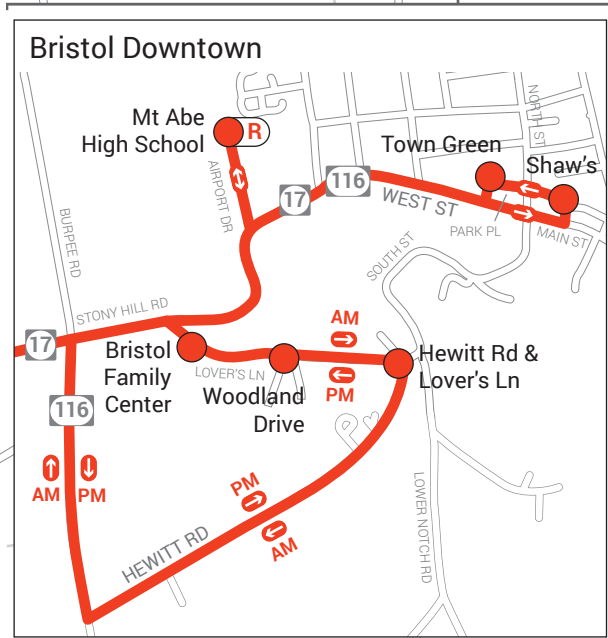

TTSB Schedule Bristol Route

**FULL
FARE
\$1**

T TRANSFER to other ACTR Shuttles, Burlington Link or Rutland Connector.

• ARRIVAL TIME VARIES within the interval between fixed stops. Please be generous as you estimate time. When in doubt, call ACTR.

TO MIDDLEBURY

6:33
7:43
R (8:53)
R (10:04)
AM R (11:14)
PM R (1:13)
R (2:23)
3:33
4:48
5:58

TO BRISTOL

R (6:03)
R (7:08)
R (8:18)
R (9:28)
AM R (10:38)
PM R (1:13)
R (2:23)
3:33
4:48
5:58

TO VERGENNES

6:33
7:43
R (8:53)
AM R (10:03)
PM R (1:55)
R (4:20)
R (5:30)

Tri-Town Shuttle Bus (TTSB) Map

FULL FARE \$1

VERGENNES

Key

- TTSB-Bristol Route
- TTSB-Vergennes Route
- T Transfer Point
- R Request Only
- ↔ Two-way Service
- One-way Service
- 🚗 Park and Ride

Vergennes Downtown

Bristol Downtown

FARE FREE ZONE

- Bridge School
- SOUTHBOUND ONLY
- 700 Exchange St
- Post Office
- Library/Cannon Park