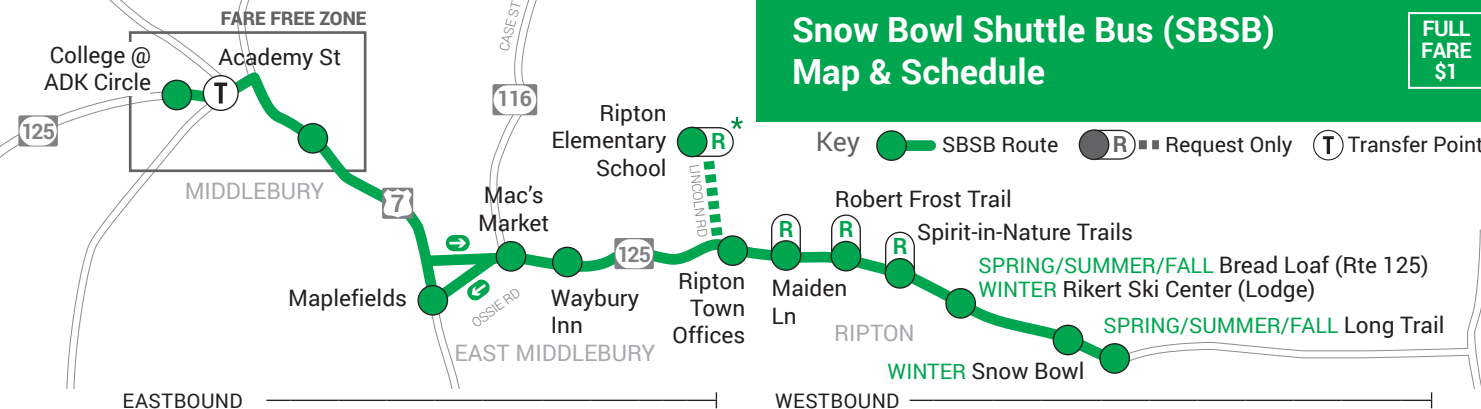

Snow Bowl Shuttle Bus (SBSB) Map & Schedule

FULL FARE \$1

EASTBOUND		WESTBOUND	
T		T	
Academy St	College/ADK	Academy St	College/ADK
Courtyard by Marriott	Maplefields	Courtyard by Marriott	Maplefields
Mac's Market (VT 125/VT 116)	Waybury Inn	Mac's Market (VT 125/VT 116)	Waybury Inn
Ripton Elementary*	Ripton Town Offices	Ripton Elementary*	Ripton Town Offices
Maiden Lane	Spirit-in-Nature Trails	Maiden Lane	Spirit-in-Nature Trails
Robert Frost Trail	Rikert Ski Center (SKI SEASON) Bread Loaf (OFF-PEAK)	Robert Frost Trail	Rikert Ski Center (SKI SEASON) Bread Loaf (OFF-PEAK)
Snow Bowl (SKI SEASON) Long Trail (OFF-PEAK)	Rikert Ski Center (SKI SEASON) Bread Loaf (OFF-PEAK)	Snow Bowl (SKI SEASON) Long Trail (OFF-PEAK)	Rikert Ski Center (SKI SEASON) Bread Loaf (OFF-PEAK)
Robert Frost Trail	Spirit-in-Nature Trails	Robert Frost Trail	Spirit-in-Nature Trails
Maiden Lane	Ripton Town Offices	Maiden Lane	Ripton Town Offices
Ripton Elementary*	Waybury Inn	Ripton Elementary*	Waybury Inn
Mac's Market (VT 125/VT 116)	Maplefields	Mac's Market (VT 125/VT 116)	Maplefields
Courtyard by Marriott	Academy St	Courtyard by Marriott	Academy St

OFF-PEAK: December 1-15, 2017 & March 1 - June 7, 2018 & September 4 - December 21, 2018

	THURSDAY & FRIDAY	EASTBOUND															WESTBOUND														
		7:50	7:55	•	R	•	•	•	8:15	R	R	R	R	R	R	R	R	8:35	R	•	•	•	•	•	9:05	9:10					
	AM	9:05	9:10	•	R	•	•	R	9:30	R	R	R	R	R	R	R	R	9:50	R	•	•	•	•	•	10:15	10:20					
	PM	3:30	3:35	•	R	•	•	•	3:50	R	R	•	•	4:00	•	•	R	R	4:10	R	•	•	•	•	4:30	4:35					
		4:40	4:45	•	R	•	•	R	5:05	R	R	R	R				R	R	5:10	R	•	•	•	•	5:30	5:35					