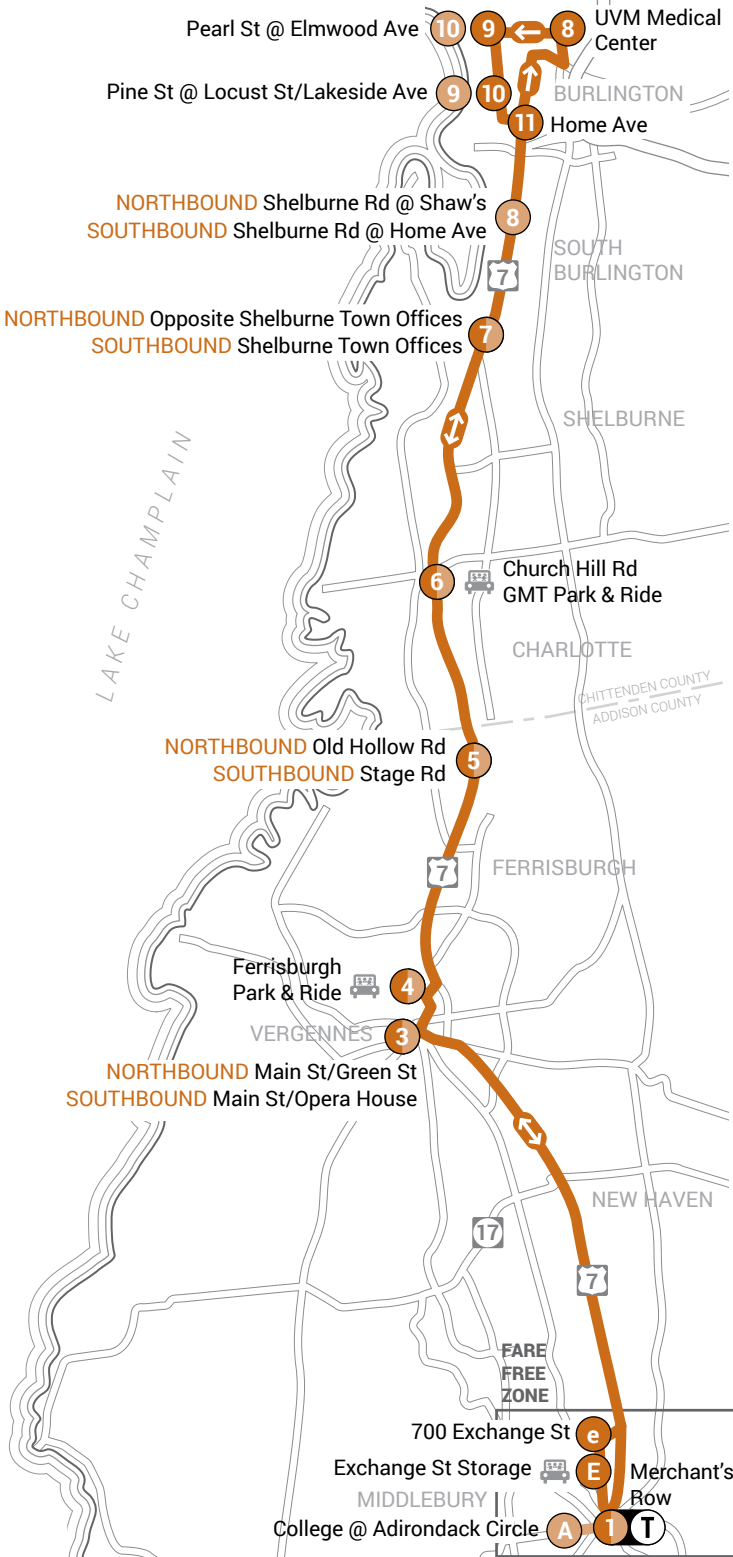

LINK Schedule

FULL
FARE
\$4

NORTHBOUND

		T											
		e	E	1	3	4	5	6	7	8	10	9	10
		Middlebury 700 Exchange St	Middlebury Exchange St Storage	Middlebury South Pleasant St	Vergennes Main St/Green St	Ferrisburgh Park & Ride	Ferrisburgh Rte 7 @ Old Hollow Rd	Charlotte Rte 7 @ Church Hill Rd	Shelburne Opposite Town Offices	Burlington UVM Medical Center	Burlington Pine St @ Locust St	Burlington Pearl @ Elmwood (P or O)	Burlington Pine St @ Lakeside Ave
MON - FRI	* GMT BUS *	o	6:10	6:15	6:38	6:43	6:50	6:58	7:04	7:39		7:45	7:50
AM		o	7:10	7:15	7:38	7:43	7:50	7:58	8:06	8:39		8:45	8:50
PM		o	6:00	6:10	6:20	C	6:30	o	6:42		7:05	7:15	
		o	6:35	6:40	7:00	C	7:10	o	7:20		7:45	7:50	

NORTHBOUND

		T									
		1	A	3	4	5	6	7	8	9	10
		Middlebury South Pleasant St	Middlebury Adirondack Circle	Vergennes Main St/Green St	Ferrisburgh Park & Ride	Ferrisburgh Rte 7 @ Old Hollow Rd	Charlotte Rte 7 @ Church Hill Rd	Shelburne Opposite Town Offices	South Burlington Shelburne Rd @ Shaw's	Burlington Pine St @ Locust St	Burlington Pearl @ Elmwood (P or O)
SAT	ACTR BUS	AM 9:45	9:50	10:10	10:13	10:20	10:28	R	R	10:53	11:00
		PM 12:10	12:15	12:40	12:43	12:50	12:58	R	R	1:23	1:30
		4:45	4:50	5:10	5:13	5:20	5:28	R	R	5:53	6:00
		7:10	7:15	7:40	7:43	7:50	7:58	R	R	8:23	8:30

FOR THE HOLIDAY SCHEDULE See page 6.

Notes

Burlington LINK Express (LINK) Map

FULL
FARE
\$4

Key

- # **MON-FRI**
Burlington LINK Express Route (GMT)
- # **SATURDAY**
Burlington LINK Express Route (ACTR)
- Transfer Point
- Two-way Service
- One-way Service
- Park and Ride

All LINK buses will board on Pearl St @ Elmwood Ave, spots P or O based on arrival order.