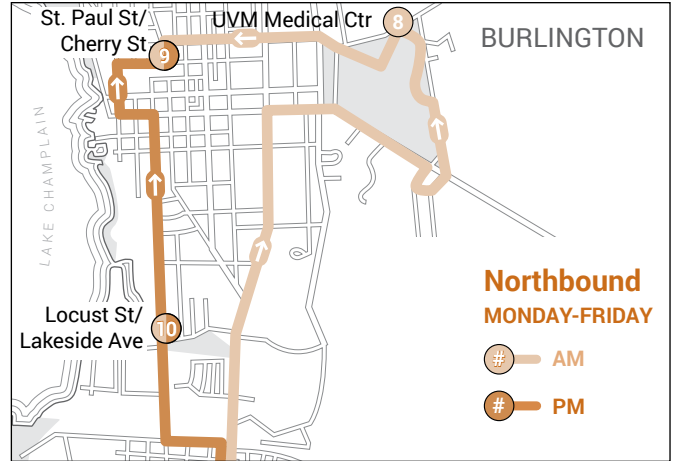

* Please cross-reference GMT published schedule for the Monday - Friday LINK.

DEVIATIONS from the SATURDAY route are available up to ¼ mile upon request. Deviations are not available on the MON-FRI route. To request a SAT deviation, Call ACTR a day in advance at 388-ACTR(2287) or ask a driver to assist you. Actual arrival time at each stop may vary depending upon deviations. For complete deviation policy see page 7.

CONNECTIONS can be made to GMT routes via ACTR's Saturday Middlebury LINK Express routes. If you wish to transfer to another bus in Burlington, ask the driver for a free transfer pass.

FOR TIPS ON READING SCHEDULES See page 1.

FOR THE HOLIDAY SCHEDULE See page 6.

Notes

Burlington LINK Express (LINK) Map

FULL
FARE
\$4

Key

- # **MON-FRI**
Burlington LINK Express Route (GMT)
- # **SATURDAY**
Burlington LINK Express Route (ACTR)
- Transfer Point
- Two-way Service
- One-way Service
- Park and Ride

All LINK buses will board on Pearl St @ Elmwood Ave, spots P or O based on arrival order.