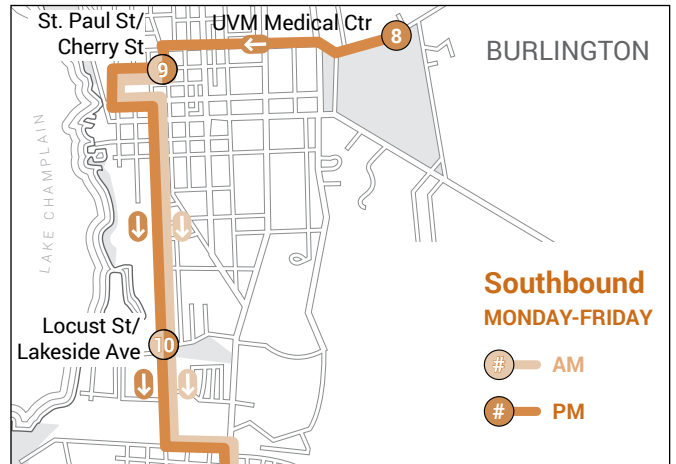

* Please cross-reference GMT published schedule for the Monday - Friday LINK.

DEVIATIONS from the SATURDAY route are available up to ¼ mile upon request. Deviations are not available on the MON-FRI route. To request a SAT deviation, Call ACTR a day in advance at 388-ACTR(2287) or ask a driver to assist you. Actual arrival time at each stop may vary depending upon deviations. For complete deviation policy see page 7.

CONNECTIONS can be made to GMT routes via ACTR's Saturday Middlebury LINK Express routes. If you wish to transfer to another bus in Burlington, ask the driver for a free transfer pass.

FOR TIPS ON READING SCHEDULES See page 1.

FOR THE HOLIDAY SCHEDULE See page 6.

Notes

Burlington LINK Express (LINK) Map

FULL
FARE
\$4

Key

- # **MON-FRI**
Burlington LINK Express Route (GMT)
- # **SATURDAY**
Burlington LINK Express Route (ACTR)
- Transfer Point
- Two-way Service
- One-way Service
- Park and Ride

All LINK buses will board on Pearl St @ Elmwood Ave, spots P or O based on arrival order.